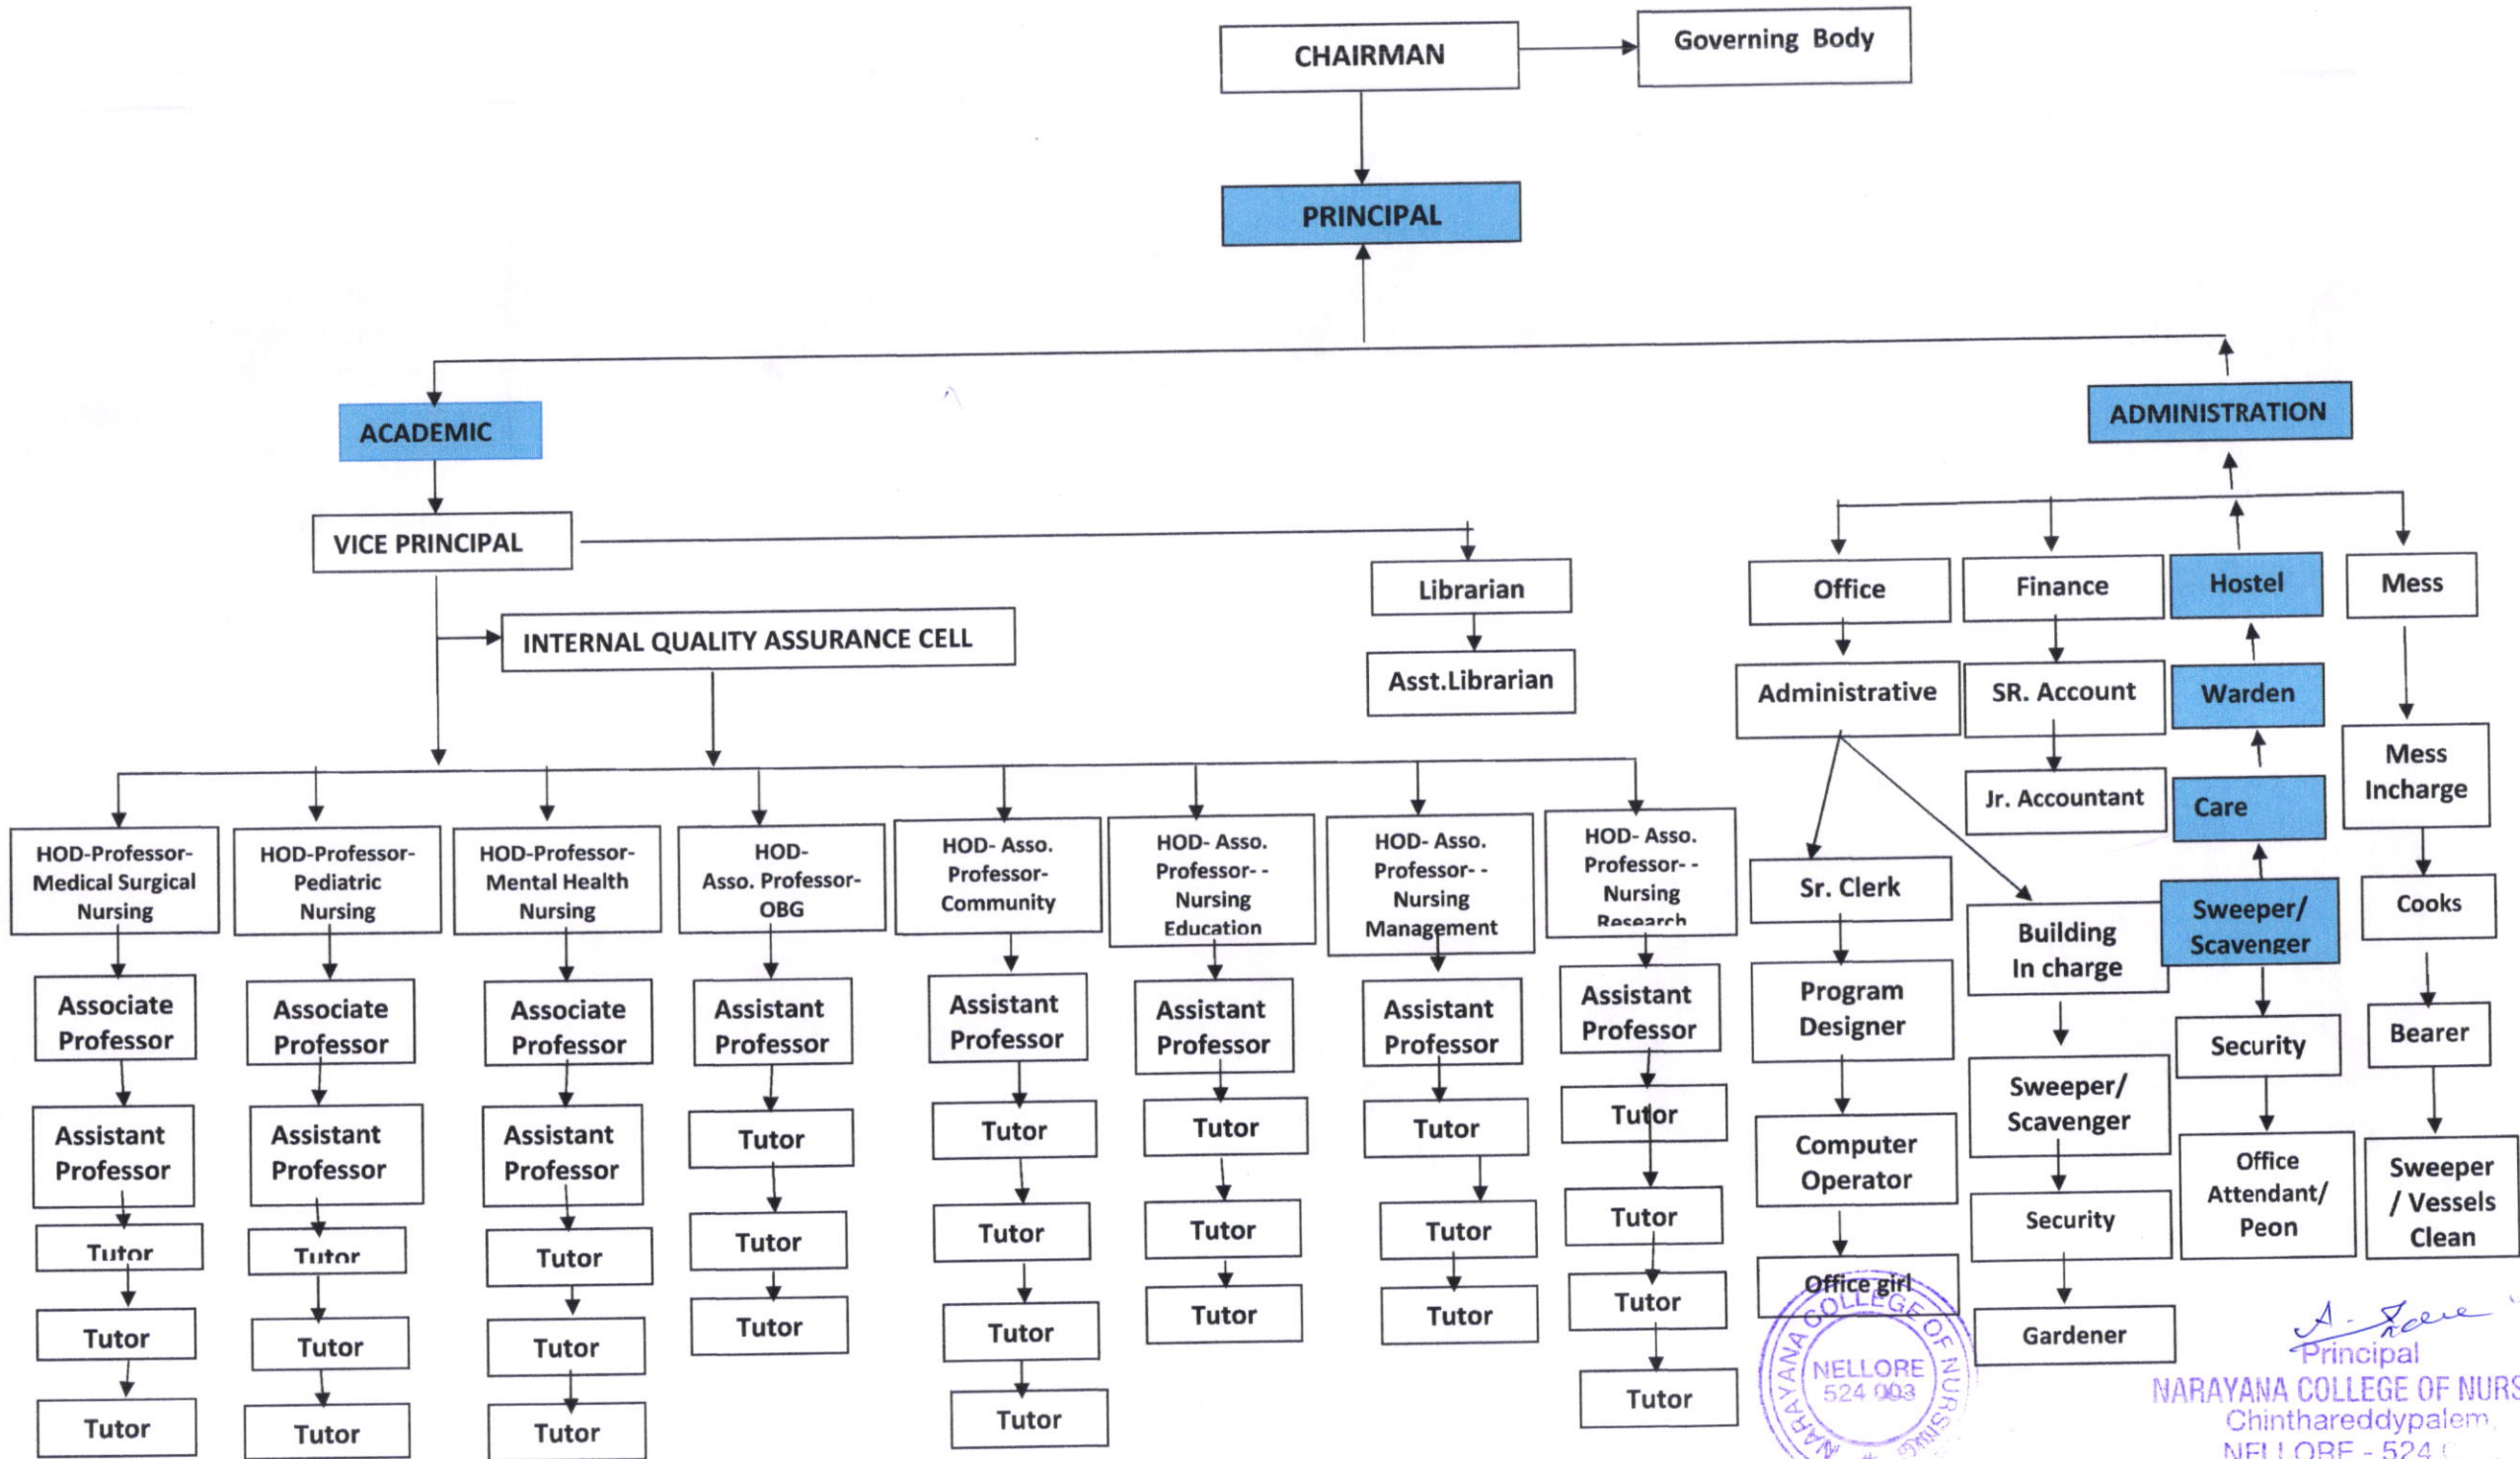

DECENTRALISED AND PARTICIPATORY MANAGEMENT OF NARAYANA COLLEGE OF NURSING, NELLORE

A. Sree
 Principal
 NARAYANA COLLEGE OF NURSING
 Chinthareddypalem,
 NELLORE - 524 003